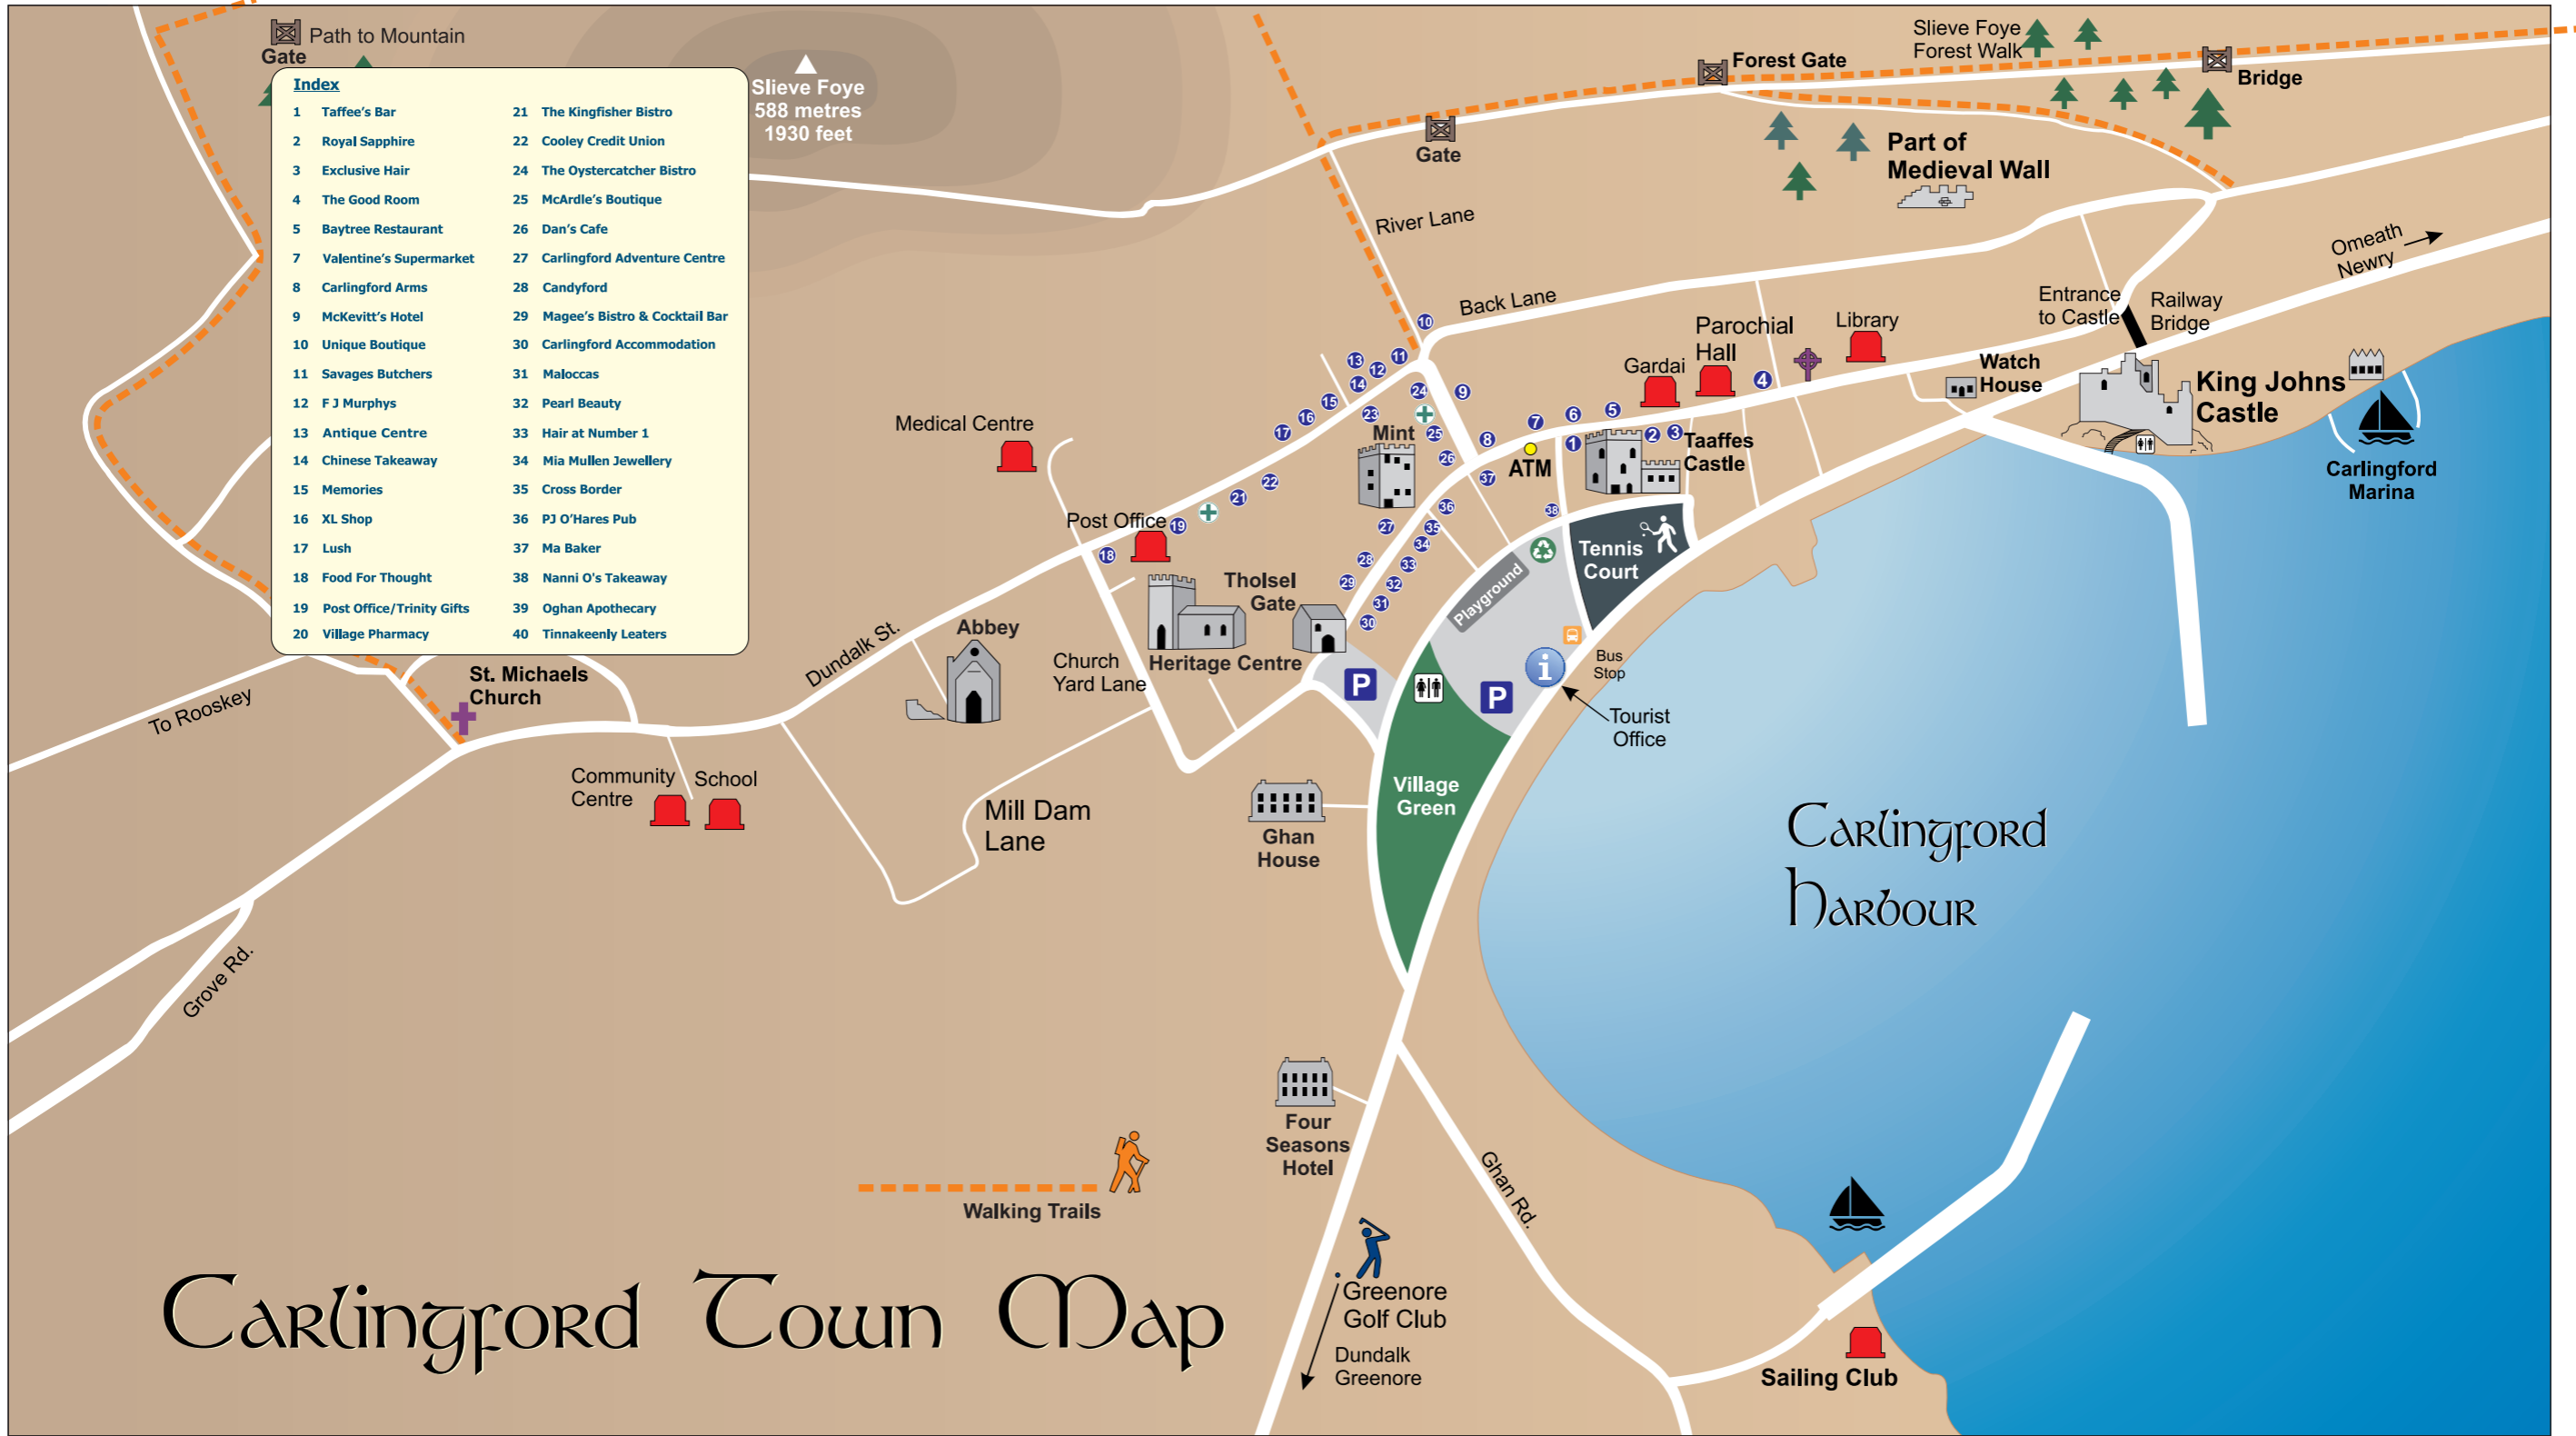

Index

1 Taffee's Bar	21 The Kingfisher Bistro
2 Royal Sapphire	22 Cooley Credit Union
3 Exclusive Hair	24 The Oystercatcher Bistro
4 The Good Room	25 McArdle's Boutique
5 Baytree Restaurant	26 Dan's Cafe
7 Valentine's Supermarket	27 Carlingford Adventure Centre
8 Carlingford Arms	28 Candyford
9 McKeivitt's Hotel	29 Magee's Bistro & Cocktail Bar
10 Unique Boutique	30 Carlingford Accommodation
11 Savages Butchers	31 Maloccas
12 F J Murphys	32 Pearl Beauty
13 Antique Centre	33 Hair at Number 1
14 Chinese Takeaway	34 Mia Mullen Jewellery
15 Memories	35 Cross Border
16 XL Shop	36 PJ O'Hares Pub
17 Lush	37 Ma Baker
18 Food For Thought	38 Nanni O's Takeaway
19 Post Office/Trinity Gifts	39 Oghan Apothecary
20 Village Pharmacy	40 Tinnakeenly Leaters

Slieve Foye
588 metres
1930 feet

Carlingford Town Map